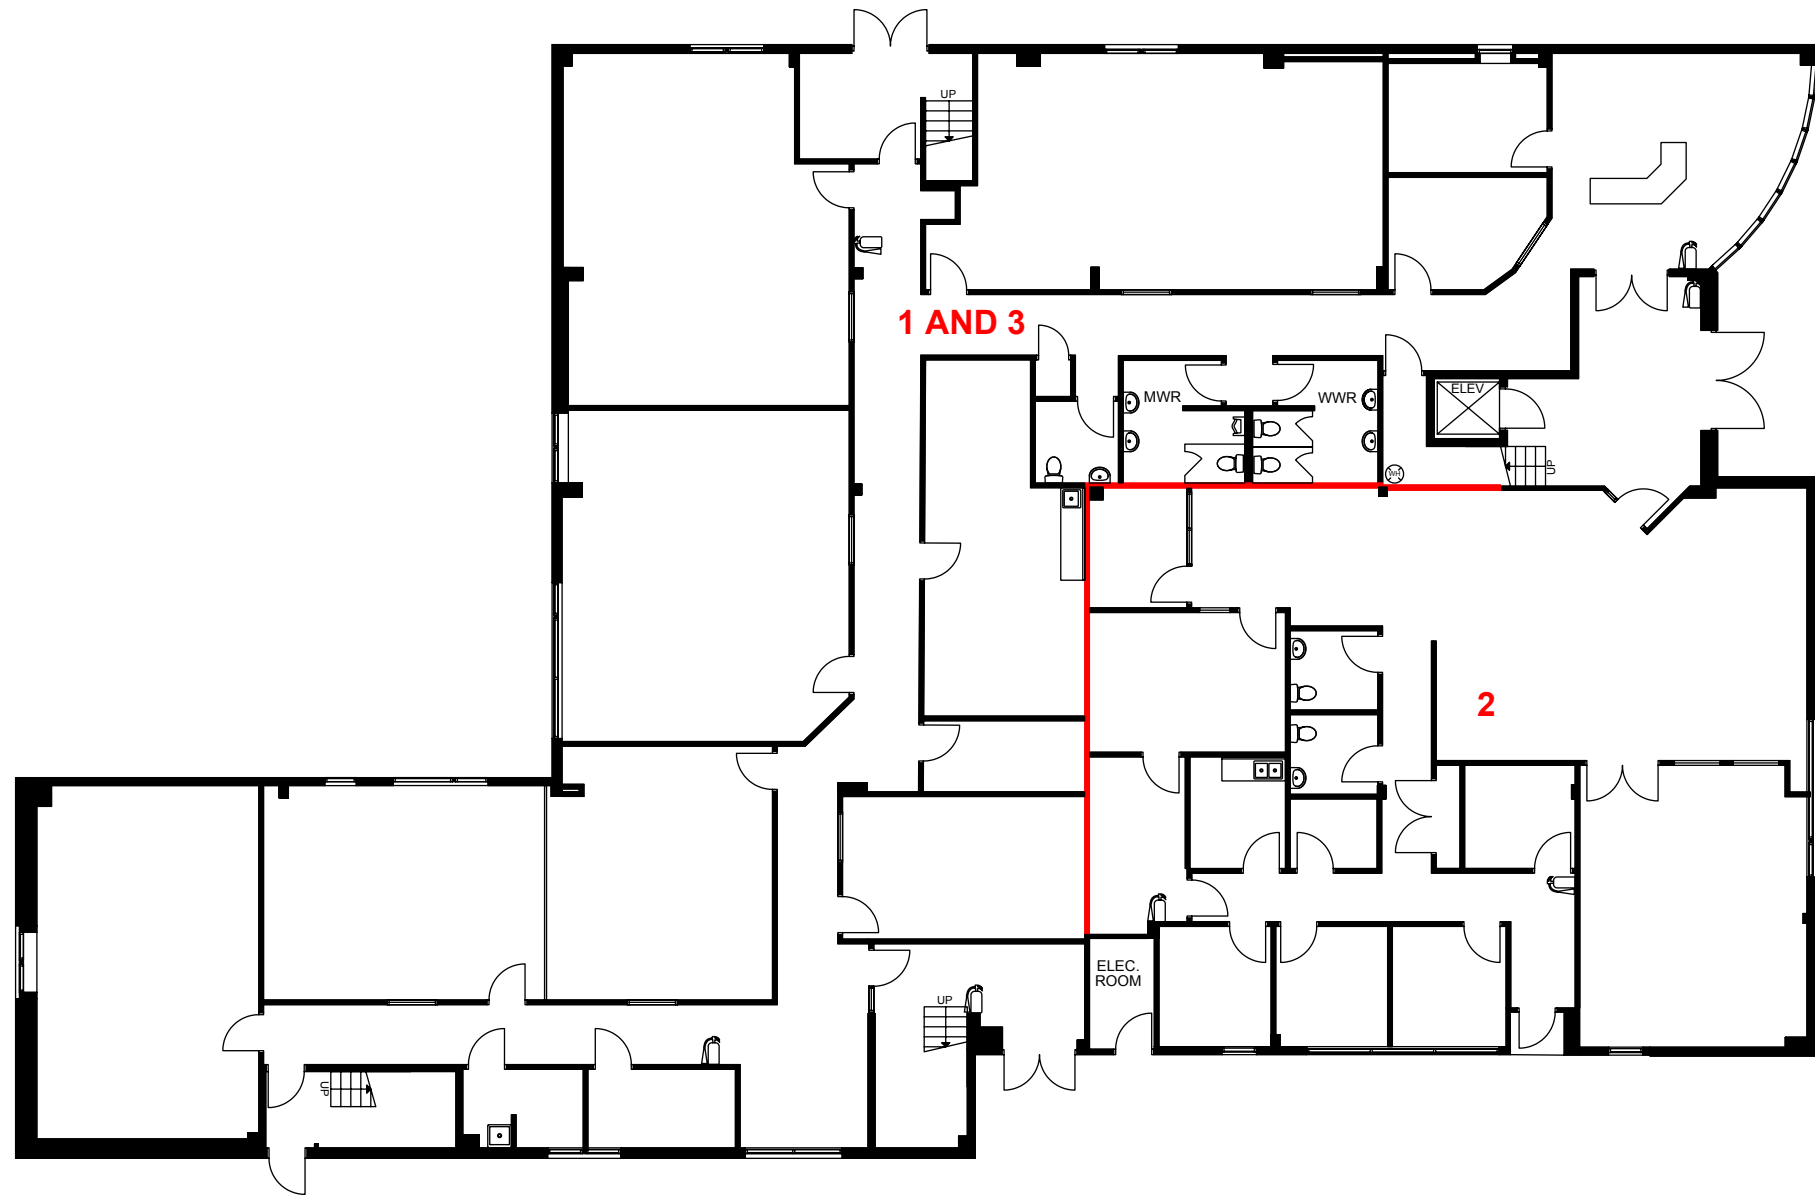

PBM Realty Holdings Inc.

Version	Created: 03/21/2023
FP1A	Measured: 03/16/2023

46 Wellington Street West
New Tecumseth, Ontario,
Canada

Floor 01

This work product has been prepared by Extreme Measures Inc. pursuant to a contract with the Client for the sole benefit of and use by the Client. No third party may rely on this work product without the receipt of a reliance letter from Extreme Measures Inc.