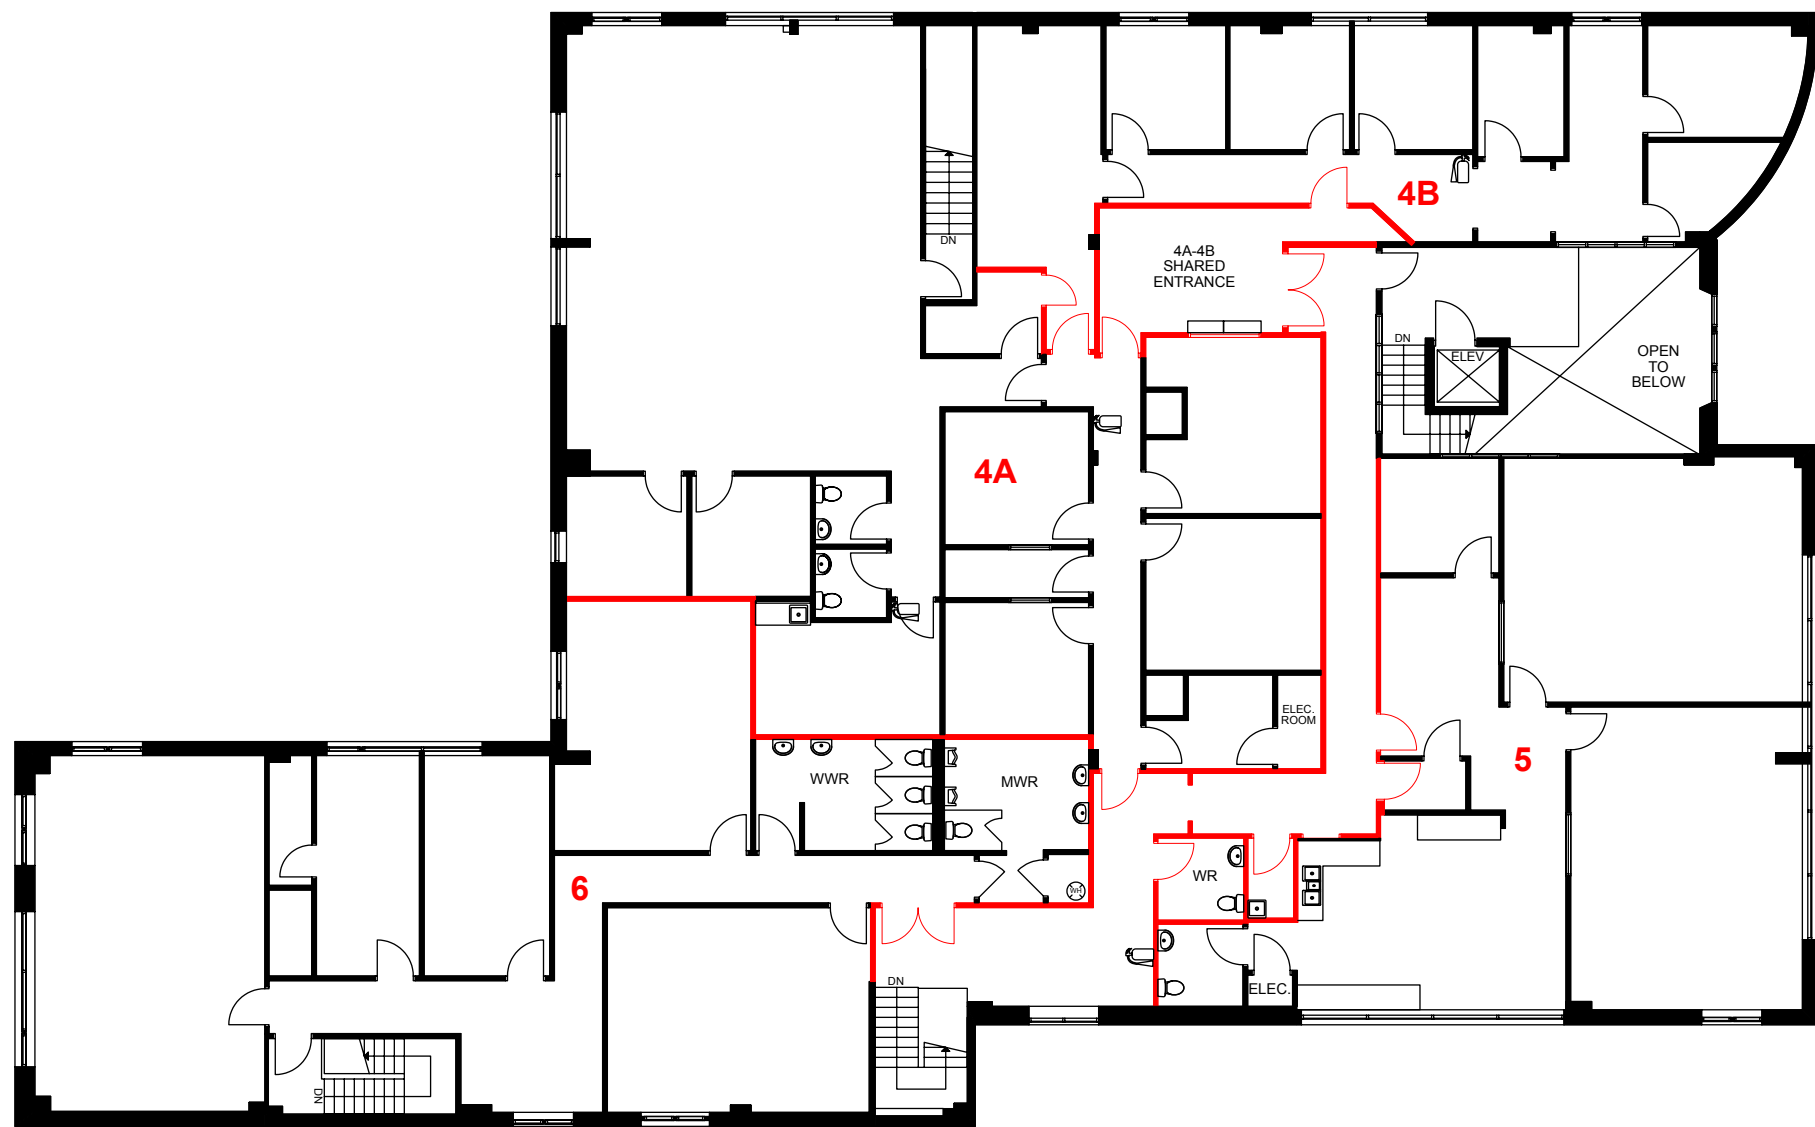

**PBM Realty Holdings Inc.**

Version	Created: 03/21/2023
<b>FP1A</b>	Measured: 03/16/2023

46 Wellington Street West  
New Tecumseth, Ontario,  
Canada

**Floor 02**

This work product has been prepared by Extreme Measures Inc. pursuant to a contract with the Client for the sole benefit of and use by the Client. No third party may rely on this work product without the receipt of a reliance letter from Extreme Measures Inc.